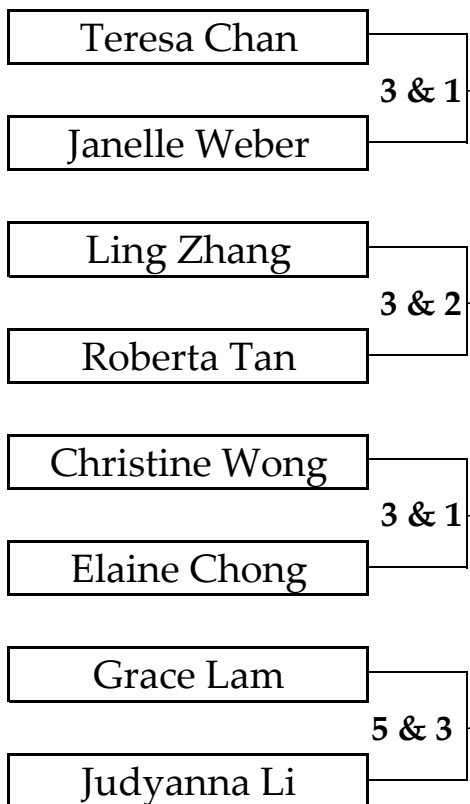

Discovery Bay Ladies Day - Single Match Play 2016

Quarter Final

Must be completed
on or before 21 Oct 2016