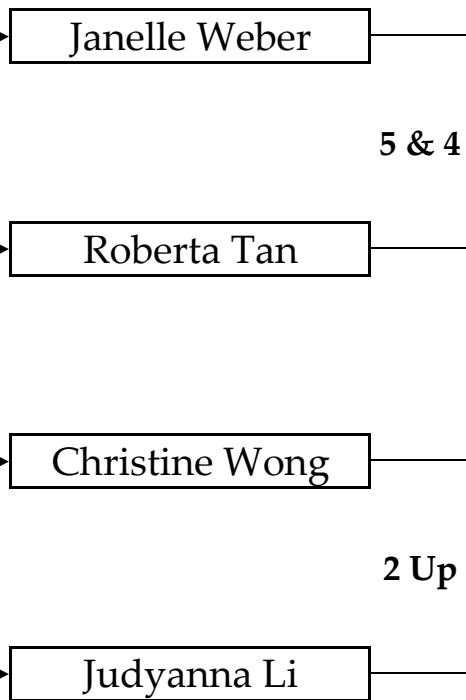

Semi-final

Must be completed
on or before 11 Nov 2016